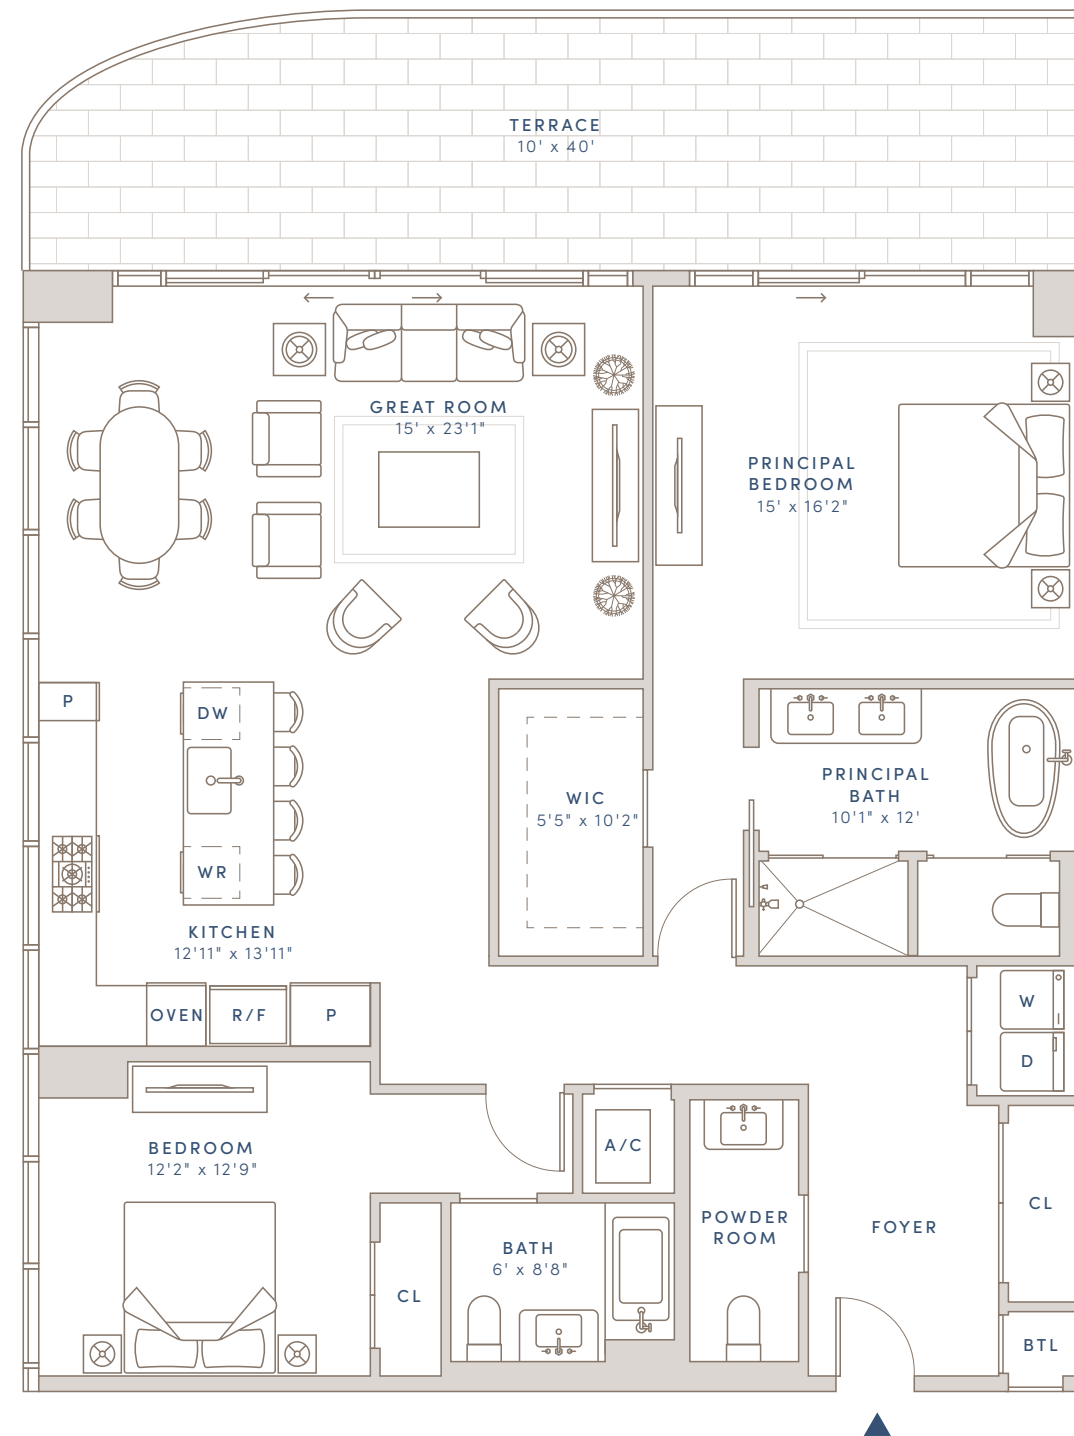

RESIDENCE N

FLOORS 7-18

2 BEDROOMS
2 BATHS
1 POWDER ROOM

INTERIOR: 1,741 SQ FT
EXTERIOR: 381 SQ FT
TOTAL: 2,122 SQ FT

DEVELOPER
SAVANNA

ARCHITECT
ARQUITECTONICA

INTERIOR DESIGN
GABELLINI SHEPPARD

LANDSCAPE ARCHITECT
EDSA